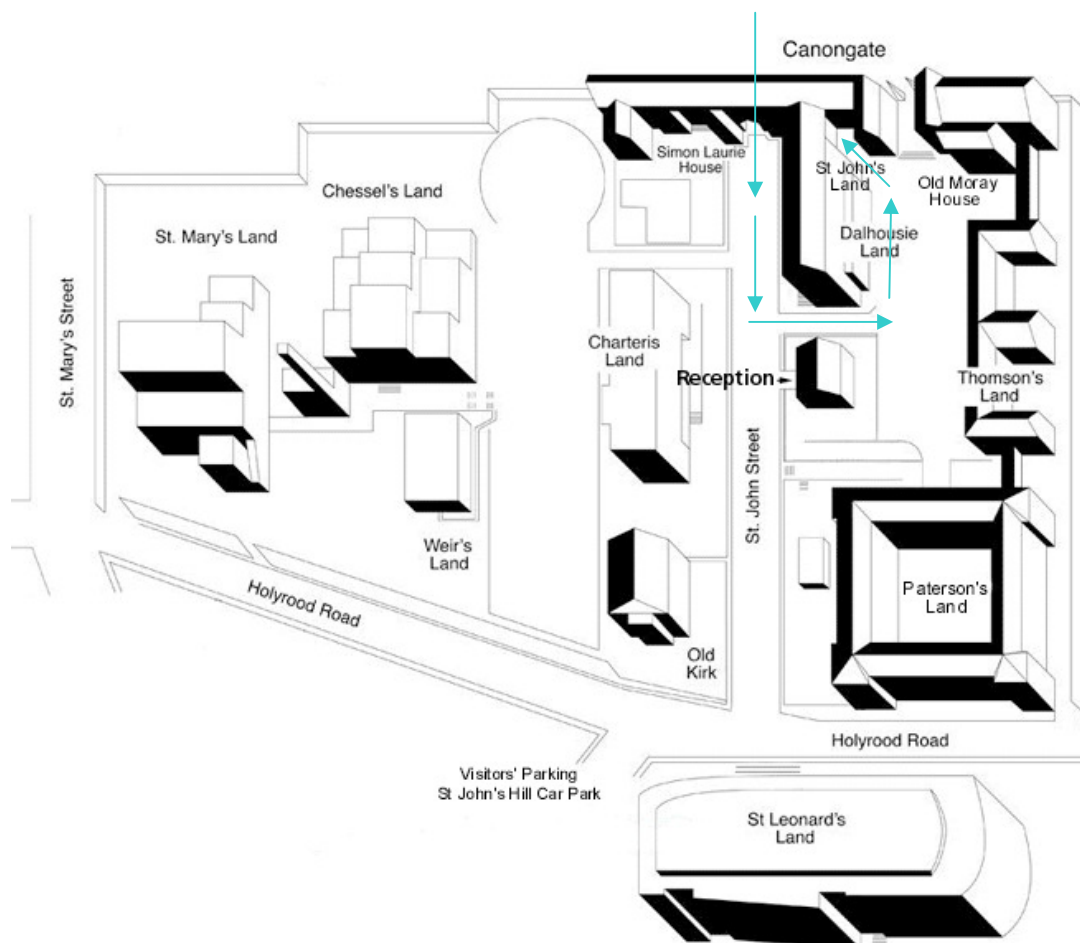

**We are located at:**

**Moray House Campus**  
**St John's Land, 3rd Floor, Holyrood Road, Edinburgh EH8 8AQ**  
**Intercom Access – Press 4**  
**Tel: 0131 651 4747**

Pedestrian access only  
(from The High Street/Canongate)

### **Directions to St John's Land**

From Holyrood Road: Turn into St John's Street, turn right past the Reception into the car park and turn left. We are located at the top left-hand corner in St John's Land. Please note that the car park is for use by permit holders only.

From The High Street/Canongate: Pedestrian Access Only. Walk under the archway, turn left at the main car park gates into the car park. We are located at the top left-hand corner in St John's Land.